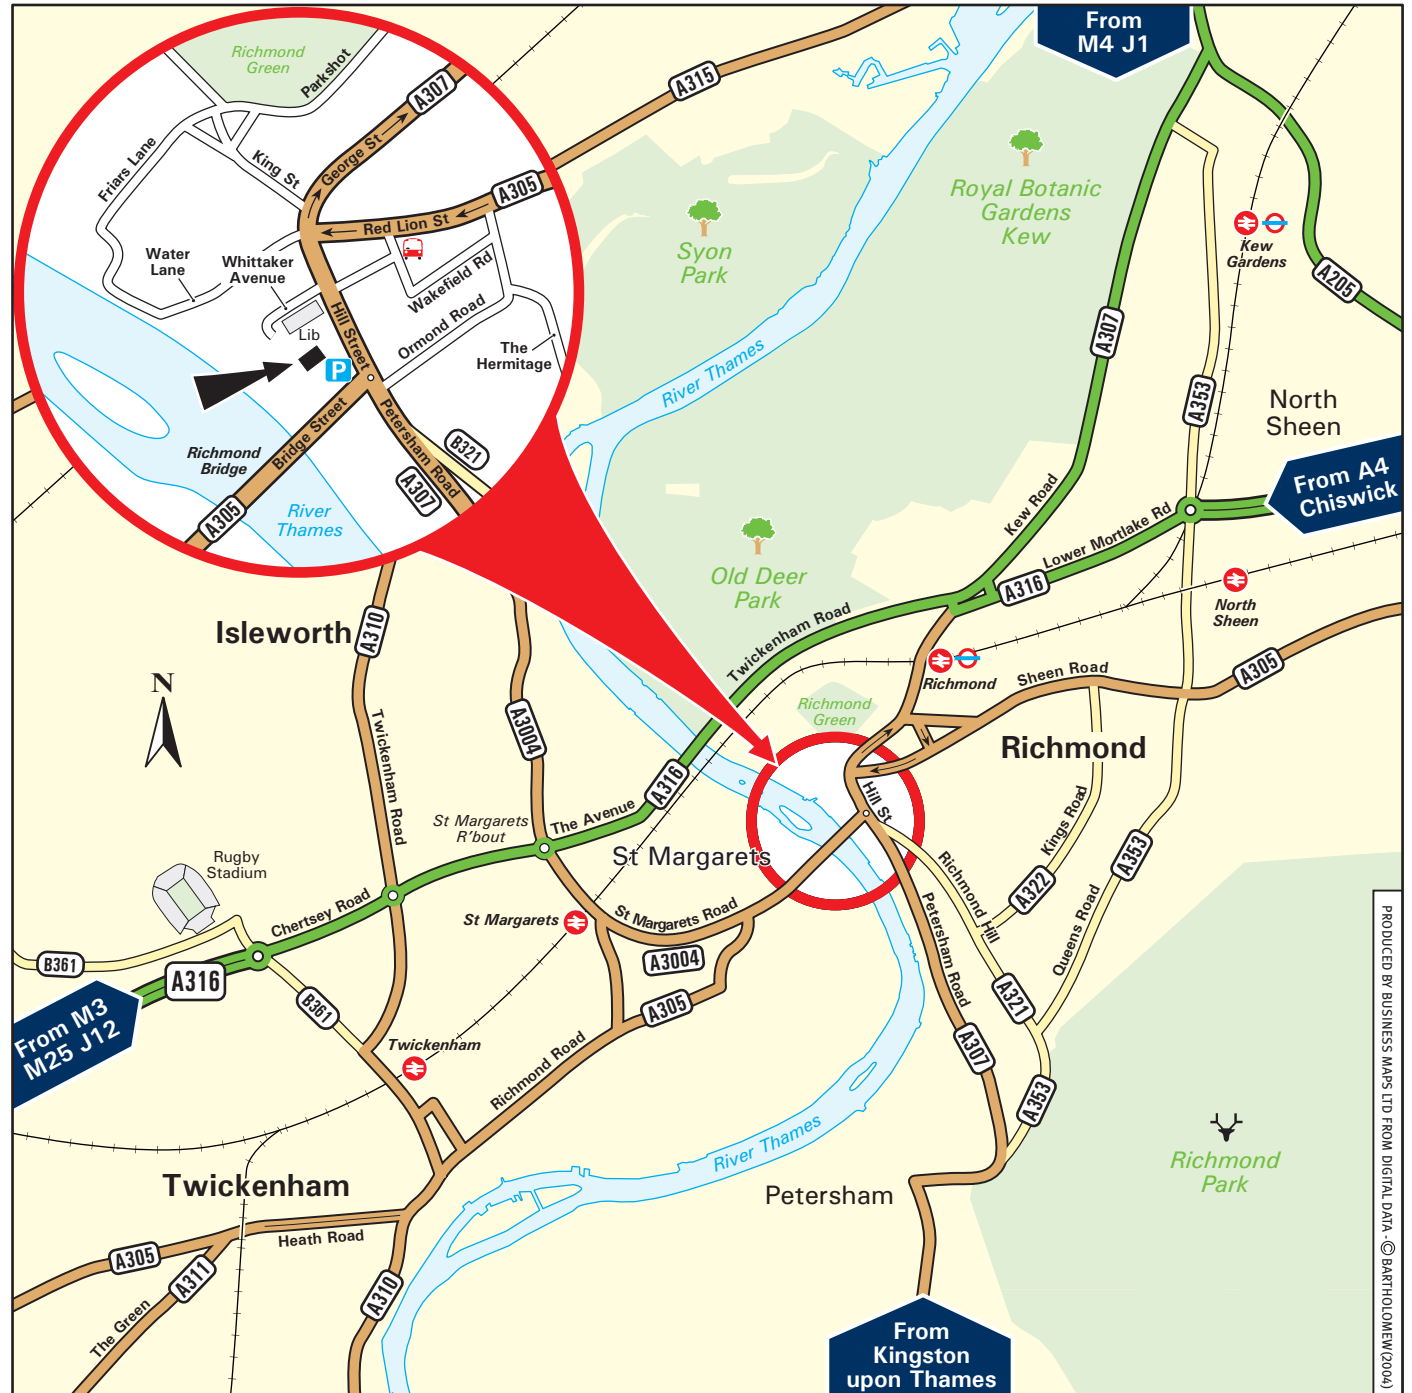

**delta**  
FINANCIAL SYSTEMS

**Delta Financial Systems Ltd**  
**Hill House**  
**Heron Square**  
**Richmond**  
**Surrey TW9 1EP**  
Telephone: 0845 680 0142

**From M25**

- Leave the M25 at Junction 13 (signed Sunbury & M3).
- Join the M3 towards London. Remain on the M3 for 6 miles and continue onto the A316.
- Remain on the A316 for 5 miles passing over three roundabouts.
- At the St Margarets roundabout, take the third exit onto St Margarets Road (A3004).
- Continue onto Richmond Road (A305).
- Pass over Richmond Bridge and at the roundabout, turn left onto Hill Street.
- We are situated on the left hand side (see inset).

**By Train**

- Richmond is served by trains from London Waterloo, Putney and Twickenham.
- For further information about train times and fares, telephone the National Rail Enquiries Line on 08457 48 49 50.

**By Tube**

- Richmond is on the District Line.
- For further information about public transport in London visit the Transport for London website at [www.tfl.gov.uk](http://www.tfl.gov.uk)

PRODUCED BY BUSINESS MAPS LTD FROM DIGITAL DATA - © BARTHOLOMEW (2004)