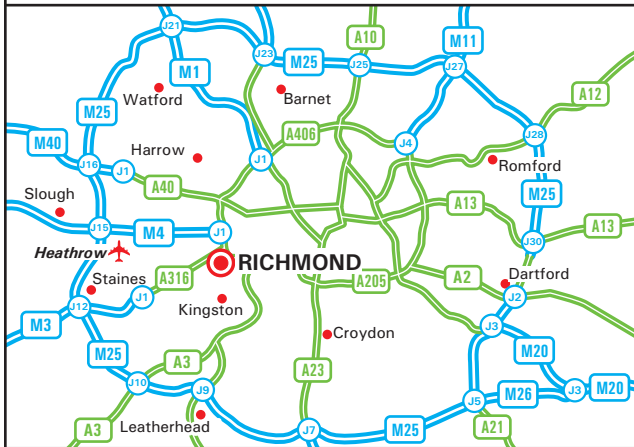

**delta**  
FINANCIAL SYSTEMS

**Delta Financial Systems Ltd**  
**Hill House**  
**Heron Square**  
**Richmond**  
**Surrey TW9 1EP**  
Telephone: 0845 680 0142

**From M25**

- Leave the M25 at Junction 13 (signed Sunbury & M3).
- Join the M3 towards London. Remain on the M3 for 6 miles and continue onto the A316.
- Remain on the A316 for 5 miles passing over three roundabouts.
- At the St Margarets roundabout, take the third exit onto St Margarets Road (A3004).
- Continue onto Richmond Road (A305).
- Pass over Richmond Bridge and at the roundabout, turn left onto Hill Street.
- We are situated on the left hand side (see inset).

**By Train**

- Richmond is served by trains from London Waterloo, Putney and Twickenham.
- For further information about train times and fares, telephone the National Rail Enquiries Line on 08457 48 49 50.

**By Tube**

- Richmond is on the District Line.
- For further information about public transport in London visit the Transport for London website at [www.tfl.gov.uk](http://www.tfl.gov.uk)

PRODUCED BY BUSINESS MAPS LTD FROM DIGITAL DATA - © BARTHOLOMEW (2004)